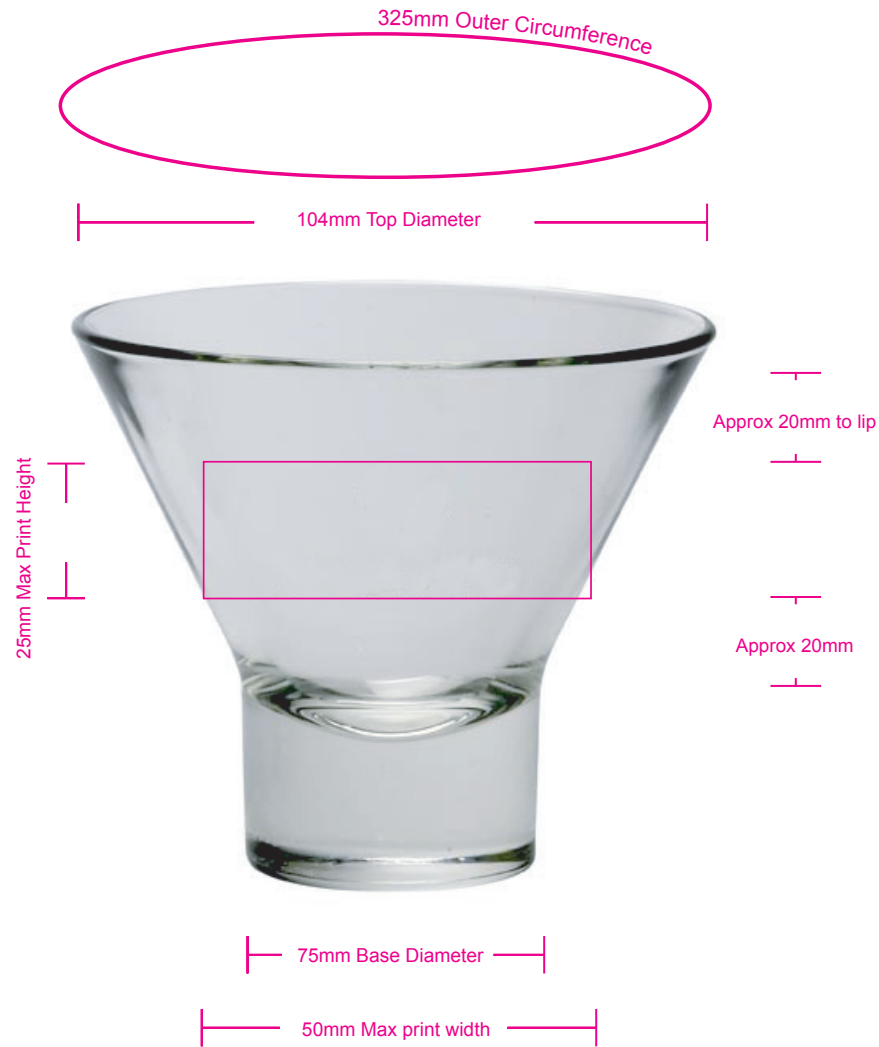

V-Series - Old Fashion Tumbler

Please Note:

All Suggested print areas may require adjustment depending on artwork supplied. Image not necessarily to scale.
Screen print lines should be 1pt (0.353 mm) minimum thickness to avoid drop out ('Reversed out' lines to be same to avoid fill in).
Text should be minimum 8pt to remain legible
All dimensions are subject to +/- manufacturing tolerances.