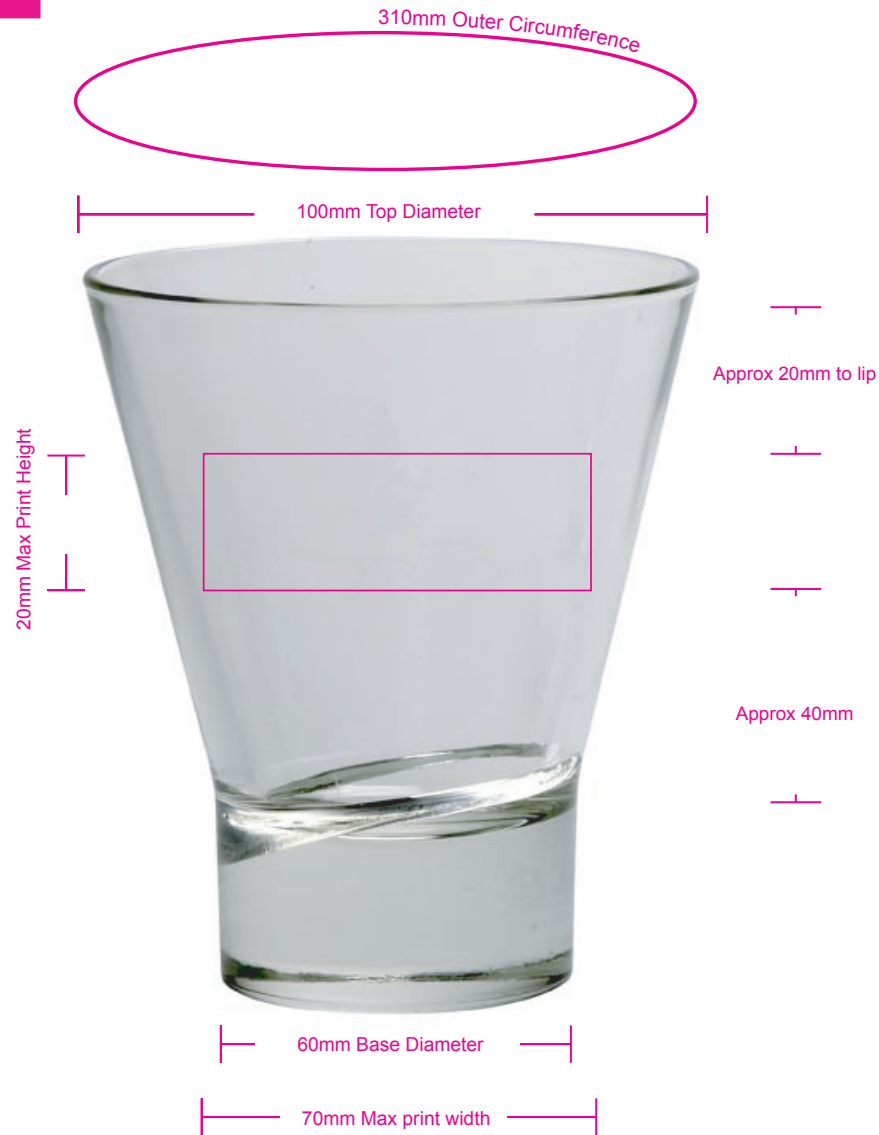

V-Series Double - Old Fashion Tumbler

Please Note:

All Suggested print areas may require adjustment depending on artwork supplied. Image not necessarily to scale.
Screen print lines should be 1pt (0.353 mm) minimum thickness to avoid drop out ('Reversed out' lines to be same to avoid fill in).
Text should be minimum 8pt to remain legible
All dimensions are subject to +/- manufacturing tolerances.