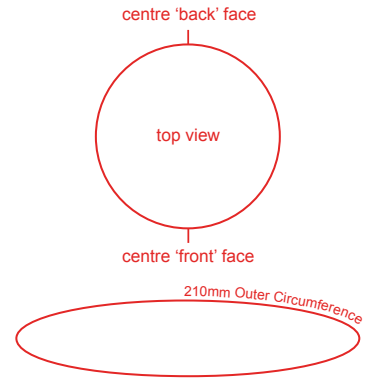

London Old Fashioned 265

Design Name		Print Colours	xxxxx
Product Colour			
Print Process	Litho	No. of Colours	xxxxx
Artwork Position	Front and back	Repeat Order	

Back Stamp		Print Position	
Inside Base Print		Print Colours	
Inner Rim		No. of Colours	
Handle Flash		Additional Notes	
Gilding			

Back | Centre

Front | Centre

TO SCALE / MAX LITHO PRINT AREA 60mm x 25mm

Glass has been scaled down to 95%

Please note, that the mug illustration on the lower part, is a rough guideline outlining the position of the design on the mug, and may not be to scale. The colour of the actual product is as per the order details in the top left hand corner of the PDF, the colour of the print shown is a representation only, as colours can display differently on different software and monitors. We reserve the right to make appropriate extra charges for multiple or continual changes/modifications to artwork which result in us incurring further costs for films/screens etc. If you are to print this PDF please remember to print to 100% scale (and NOT 'print to fit') to ensure accurate artwork size.